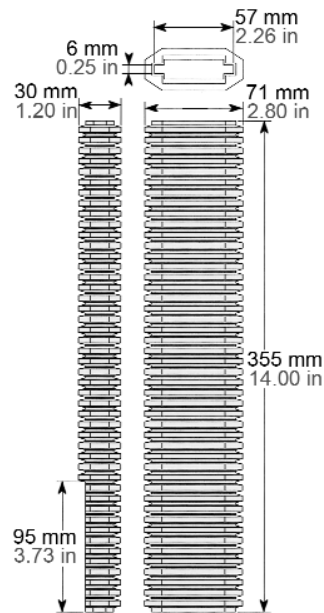

Back Upright Bellows

E11

Product No. 19-150-01

Product No. 19-150-05