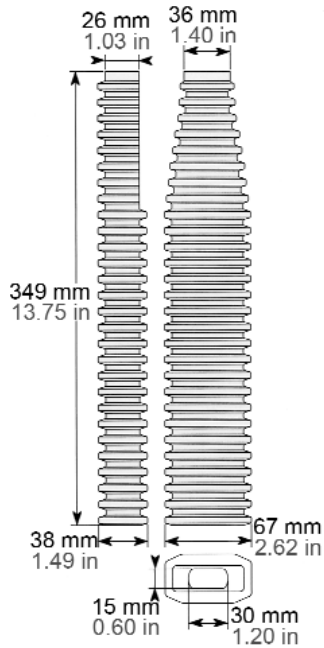

Back Upright Bellows

E11

Product No. 19-150-01

Product No. 19-150-05