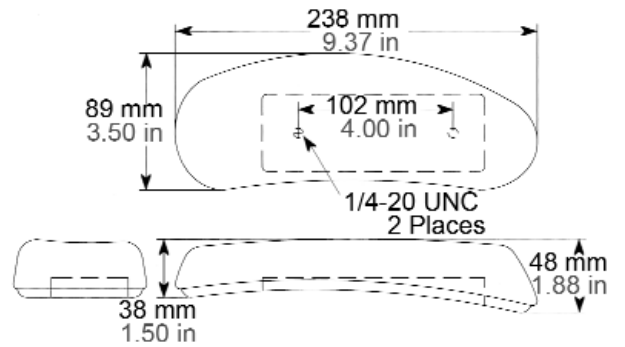

# Pads for Adjustable Arms

C4

Product No. 30-1855

Product No. 30-242

Product No. 30-250