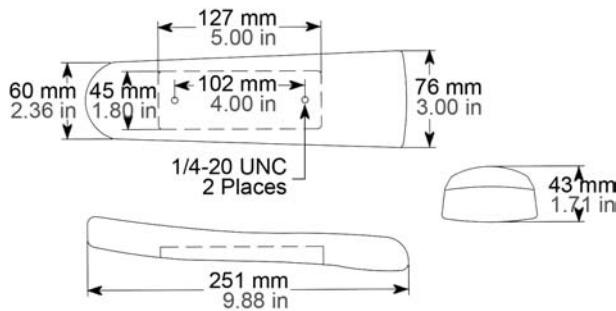

# Pads for Adjustable Arms

C4

Product No. 30-1855

Product No. 30-242

Product No. 30-250