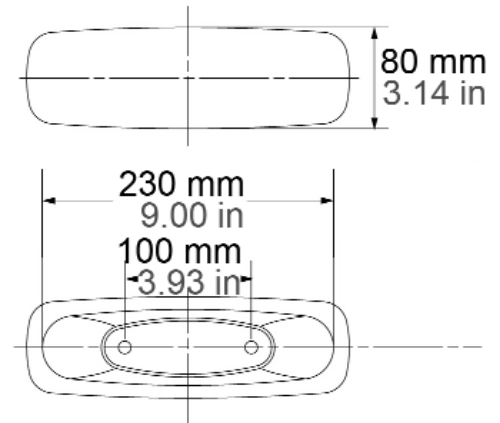

Pads for Adjustable Arms

C7

Product No. 30-CH275

Product No. 30-CH261

Product No. 30-AR068