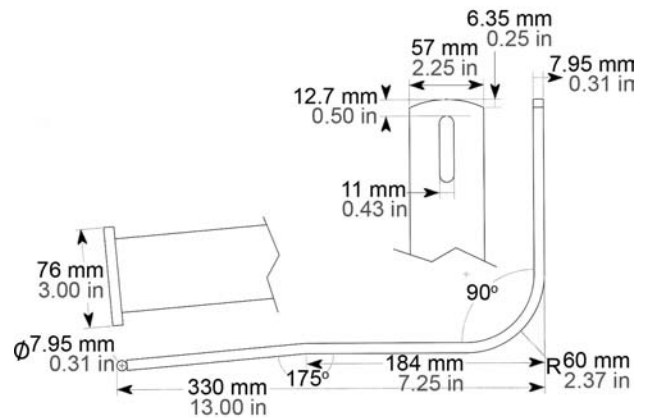

# Back Uprights

Product No. 31-010B

Product No. 31-012

Product No. 31-013

31-013B - Slot = 50.8 mm 2.00 in  
 31-013B-LS - Slot = 76.2 mm 3.00 in