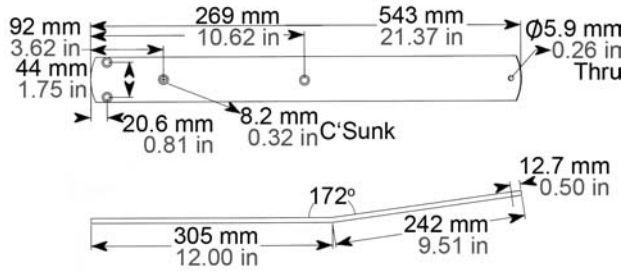

# Back Uprights

Product No. 31-010B

Product No. 31-012

Product No. 31-013

31-013B - Slot = 50.8 mm 2.00 in  
 31-013B-LS - Slot = 76.2 mm 3.00 in