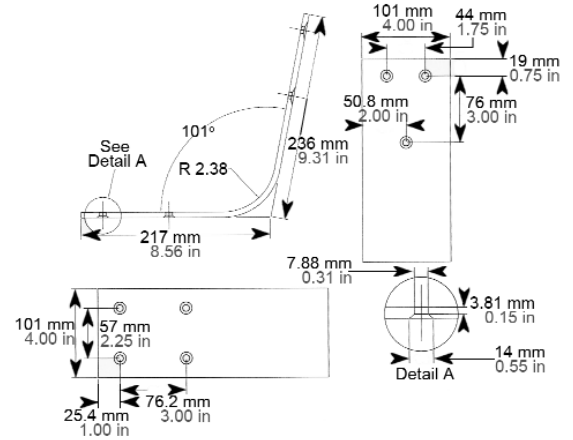

# Back Uprights

Product No. 31-010B

Product No. 31-012

Product No. 31-013

31-013B - Slot = 50.8 mm 2.00 in  
 31-013B-LS - Slot = 76.2 mm 3.00 in