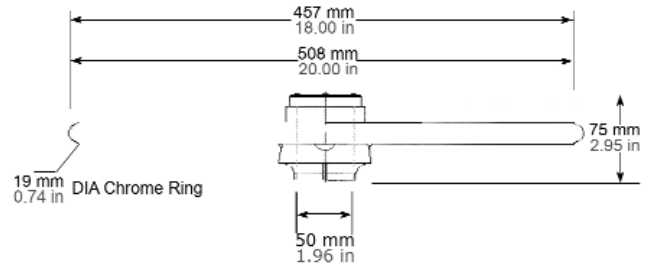

Foot Ring With Internal Lock ^{I2}

Product No. 33-H636-20C

Product No. 33-H637-18 = 18in DIA
33-H367-20 = 20in DIA

Product No. 33-H638-18