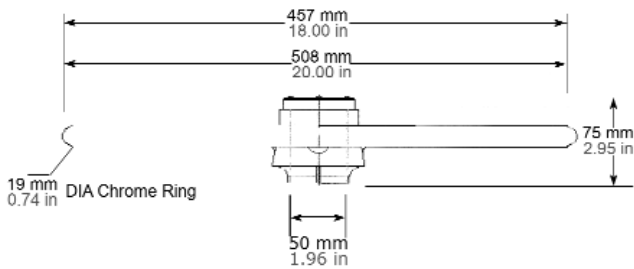

Foot Ring With Internal Lock ^{I2}

Product No. 33-H636-20C

Product No. 33-H637-18 = 18in DIA
33-H367-20 = 20in DIA

Product No. 33-H638-18