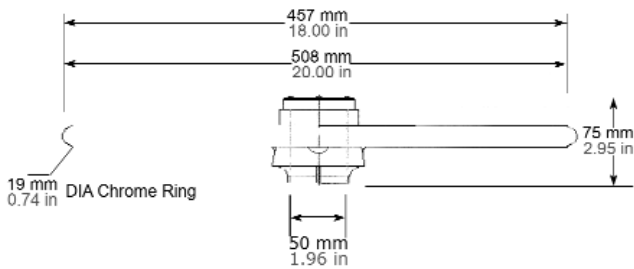

# Foot Ring With Internal Lock <sup>I2</sup>

Product No. 33-H636-20C

Product No. 33-H637-18 = 18in DIA  
33-H367-20 = 20in DIA

Product No. 33-H638-18