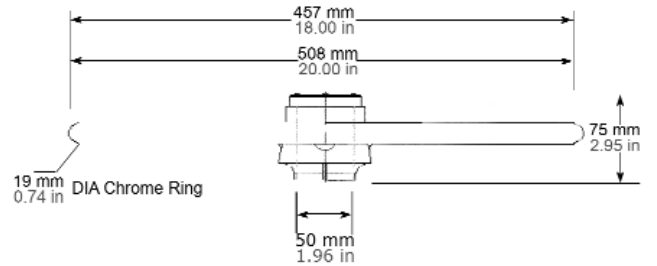

# Foot Ring With Internal Lock <sup>I2</sup>

Product No. 33-H636-20C

Product No. 33-H637-18 = 18in DIA  
33-H367-20 = 20in DIA

Product No. 33-H638-18