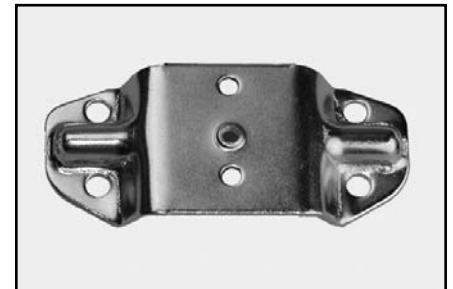

# Backbar Hinges

Product No. 34-136RSZ  
Used with 99-136RSZ Bumper

Product No. 34-138ASF

Product No. 34-135RSZ  
Used with 99-136RSZ Bumper

Product No.  
34-134-V-BLK = Black  
34-134-V-CH = Chrome