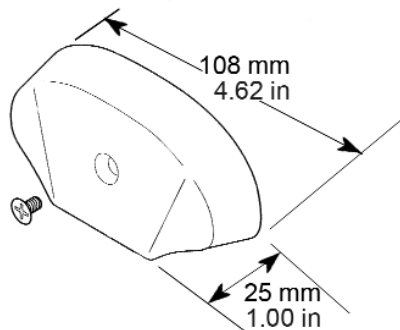

# Backbar Hinges

Product No. 34-136RSZ  
Used with 99-136RSZ Bumper

Product No. 34-138ASF

Product No. 34-135RSZ  
Used with 99-136RSZ Bumper

Product No.  
34-134-V-BLK = Black  
34-134-V-CH = Chrome