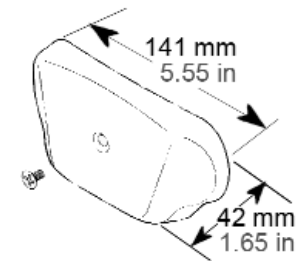

# Backbar Hinges

Product No. 34-136RSZ  
Used with 99-136RSZ Bumper

Product No. 34-138ASF

Product No. 34-135RSZ  
Used with 99-136RSZ Bumper

Product No.  
34-134-V-BLK = Black  
34-134-V-CH = Chrome