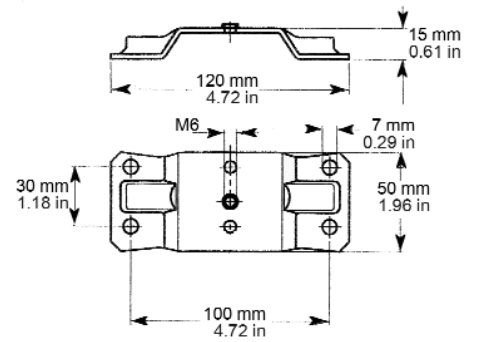

# Backbar Hinges

Product No. 34-136RSZ  
Used with 99-136RSZ Bumper

Product No. 34-138ASF

Product No. 34-135RSZ  
Used with 99-136RSZ Bumper

Product No.  
34-134-V-BLK = Black  
34-134-V-CH = Chrome