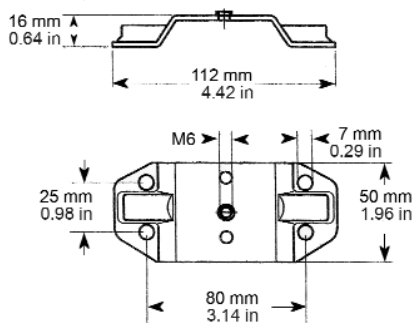

# Backbar Hinges

Product No. 34-136RSZ  
Used with 99-136RSZ Bumper

Product No. 34-138ASF

Product No. 34-135RSZ  
Used with 99-136RSZ Bumper

Product No.  
34-134-V-BLK = Black  
34-134-V-CH = Chrome