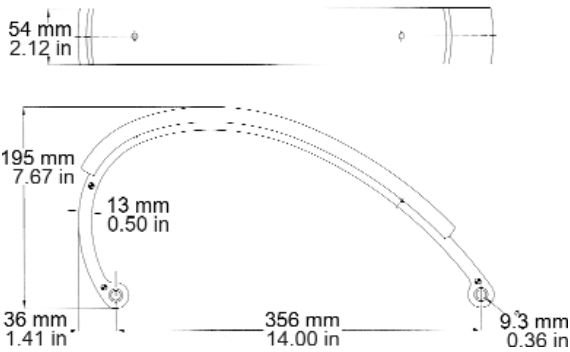

# Arms

C18

Product No. 30-AR062

Product No. 53-001B = Black  
53-001P = Polished  
53-001BRU = Brushed

Product No. 37-1029-04  
Used with 32-5 stack frame