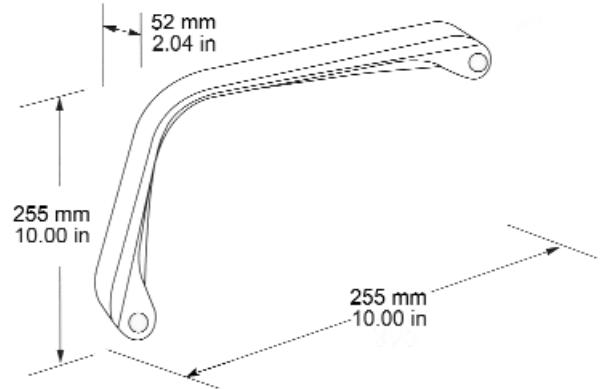

# Arms

C18

Product No. 30-AR062

Product No. 53-001B = Black  
53-001P = Polished  
53-001BRU = Brushed

Product No. 37-1029-04  
Used with 32-5 stack frame