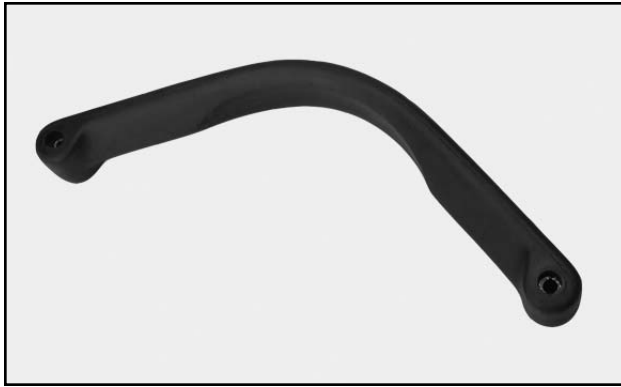

# Arms

C18

Product No. 30-AR062

Product No. 53-001B = Black  
53-001P = Polished  
53-001BRU = Brushed

Product No. 37-1029-04  
Used with 32-5 stack frame